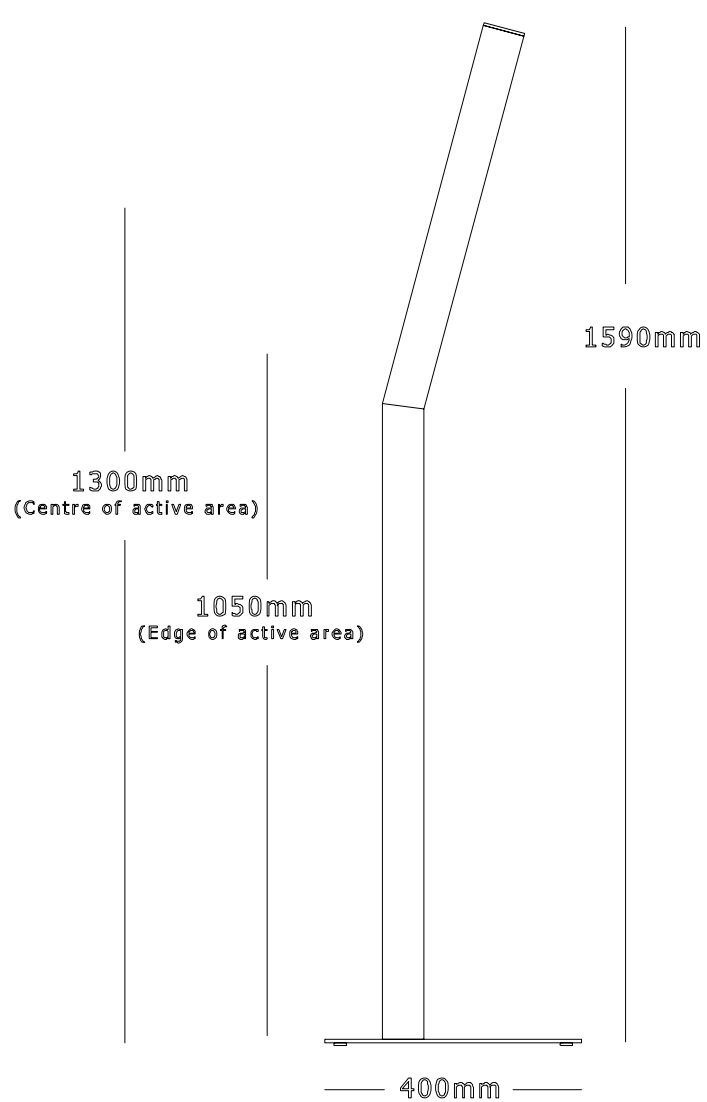

Front

Back

Viewed from side

Viewed from above

Viewed from below

Indoor kiosk
21,5" monitor