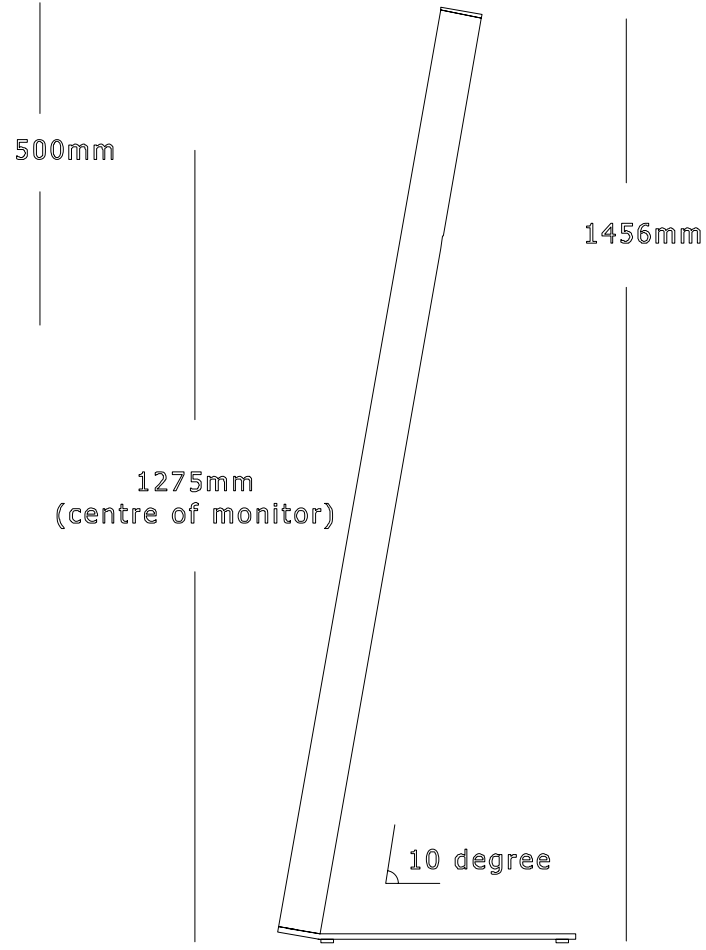

Front

584.6mm

Back

Viewed from side

500mm

1275mm
(centre of monitor)

10 degree

465mm

1456mm

Viewed from above

Indoor

21.5" monitor